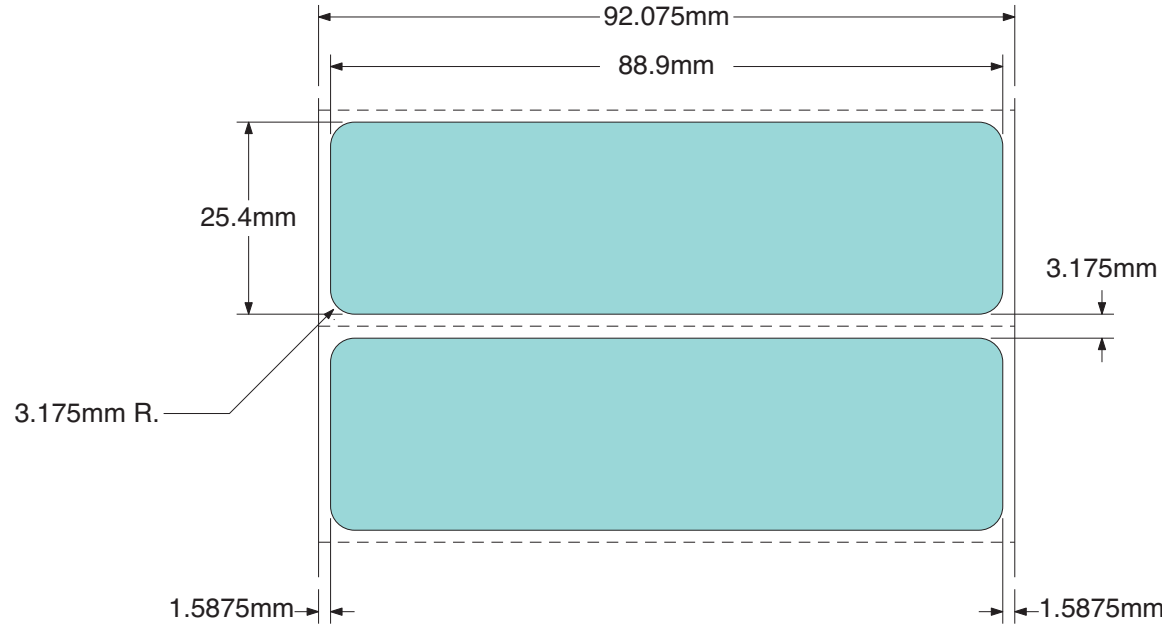

LAB-RL-DT-PAP-88.9X25.4MM

3017770

Material: **Z-Perform 1000D PF Deep-Freeze (no shrinkwrap)**
Material code: **10030780RM**
Quantity of labels per roll: **2,679**
Diameter of roll MUST NOT exceed: **5"**
Roll length: **76.55m** **251.17 ft**
Suitable for Printer: **ZD421**

Size: **88.9 x 25.4** mm's
3.5 x 1 inches

Main Die: **10523F3**

No. Across 3	No. Back 11	Tooth Size 99

Addit'l Die: **6062Z1/A**

Perforation: **10** TPI x **1** mm Tie
To start and end with a: ☐ Cut ☐ Tie ☒ N/A

Core Size: **25.4 mm** Code: **TUBE010**

Zebra Core: ☒ Plain: ☐

Wound Inside: ☐ Outside: ☒

Product Labelling:

If Turreted:	If Standard:

Inside Core: **N/A** **N/A**

Outside Roll: **Turret Glue + Roll ID Label** **Roll ID Label**

Desiccant pack required: ☐ Yes ☒ No

UL / CSA label required: **N/A**

Approx. Weight of Roll: **1.04kg**

No. of rolls per box: **Estimated Qty = 12**

Box Size: **15.55 x 10.43 x 8.86** Code: **BOX006**

Shrinkwrap: ☐ Bag: ☐ Box: ☒

Measurement Tolerance: **±1/32"**

Colour Tolerance: **± Half a Pantone Colour**

Time Verified:

Drawn by: **DT** Date: **27/9/23**

Revision: Revision Date: **27/9/23**

Customer Approval: Date:

© Copyright Zebra Technologies Europe Limited. All rights reserved.

DIRECTION LEADING OFF FINISHED ROLL - WOUND OUTSIDE

1) Floodcoated Pantone 324.
2) Please Note: A barcode may not scan on this pantone colour.
3) All Palletised Deliveries must be on Europallets.

**NOTE: DRAWING NOT TO SCALE
THIS PROOF IS ONLY A VISUAL GUIDE,
NOT FOR COLOUR MATCH, AND DOES NOT
REPRESENT INKS ON FINAL SUBSTRATE.**

MANUFACTURING INSTRUCTIONS AVAILABLE

324

Pantone matching:
Front = Uncoated
Reverse = Uncoated
If UV = Match to Coated.

ROLLS